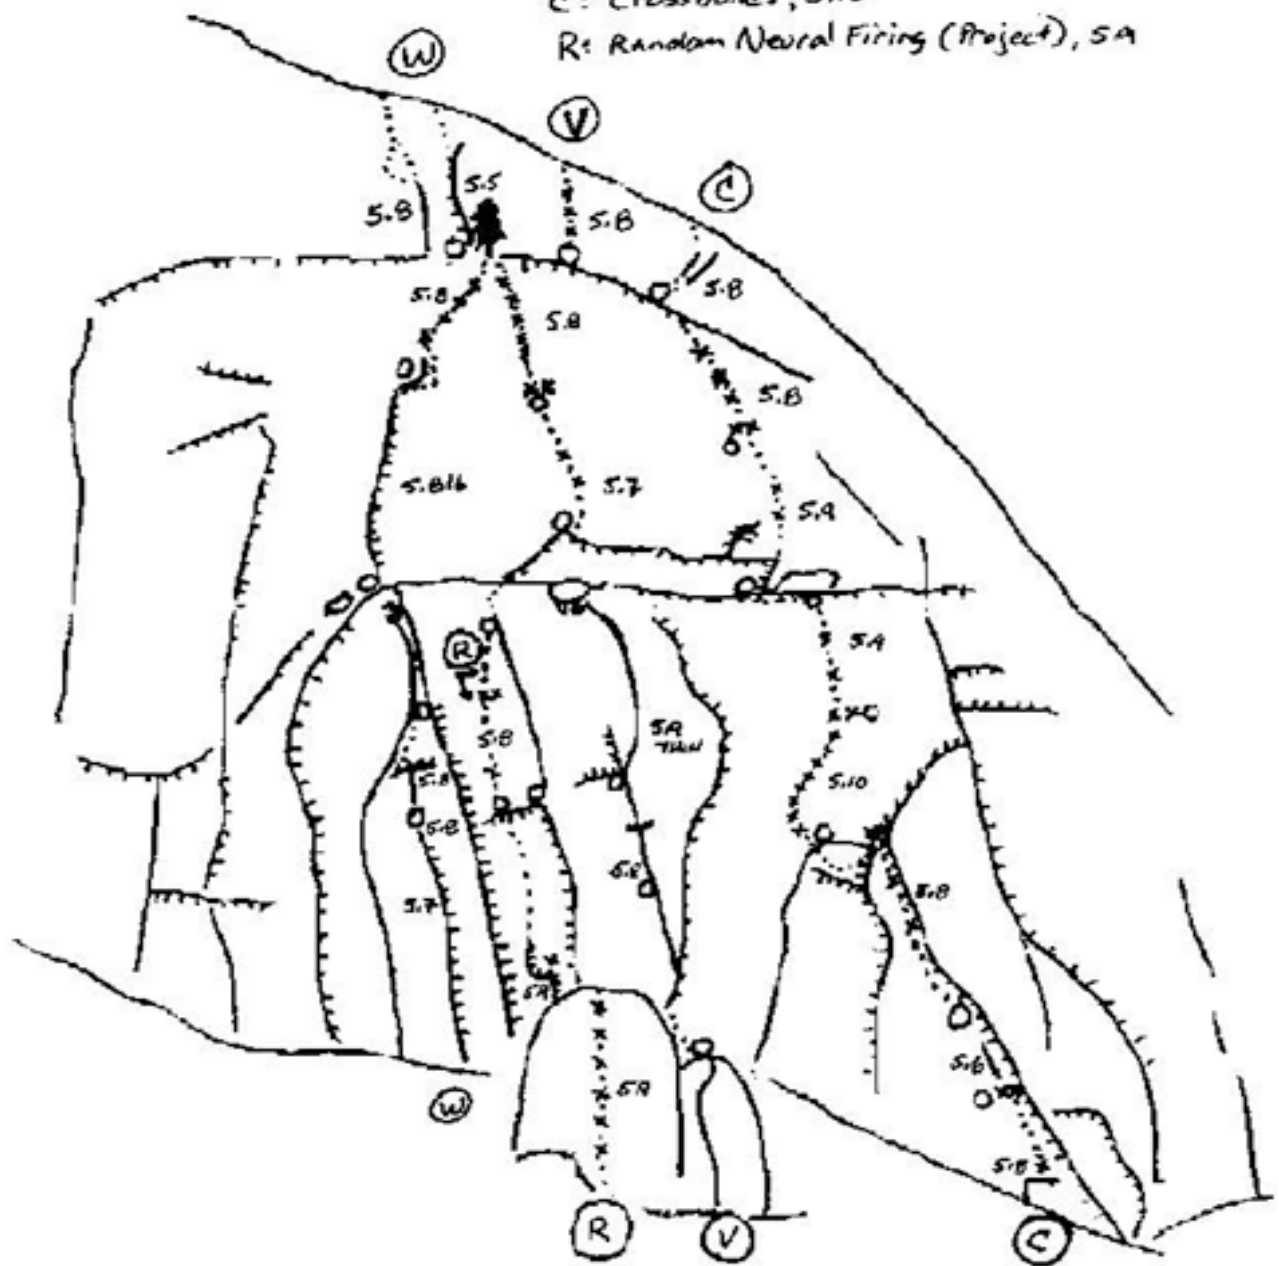

Voodoo Dome, South Face

W: White Punks on Dope, S.8

V: Voodoo Clit, S.9

C: Crossbones, S.10

R: Random Neural Firing (Project), S.A

Drawing adapted from: *Southern Sierra Rock Climbing, Needles*
by Moser, Vernon, Paul